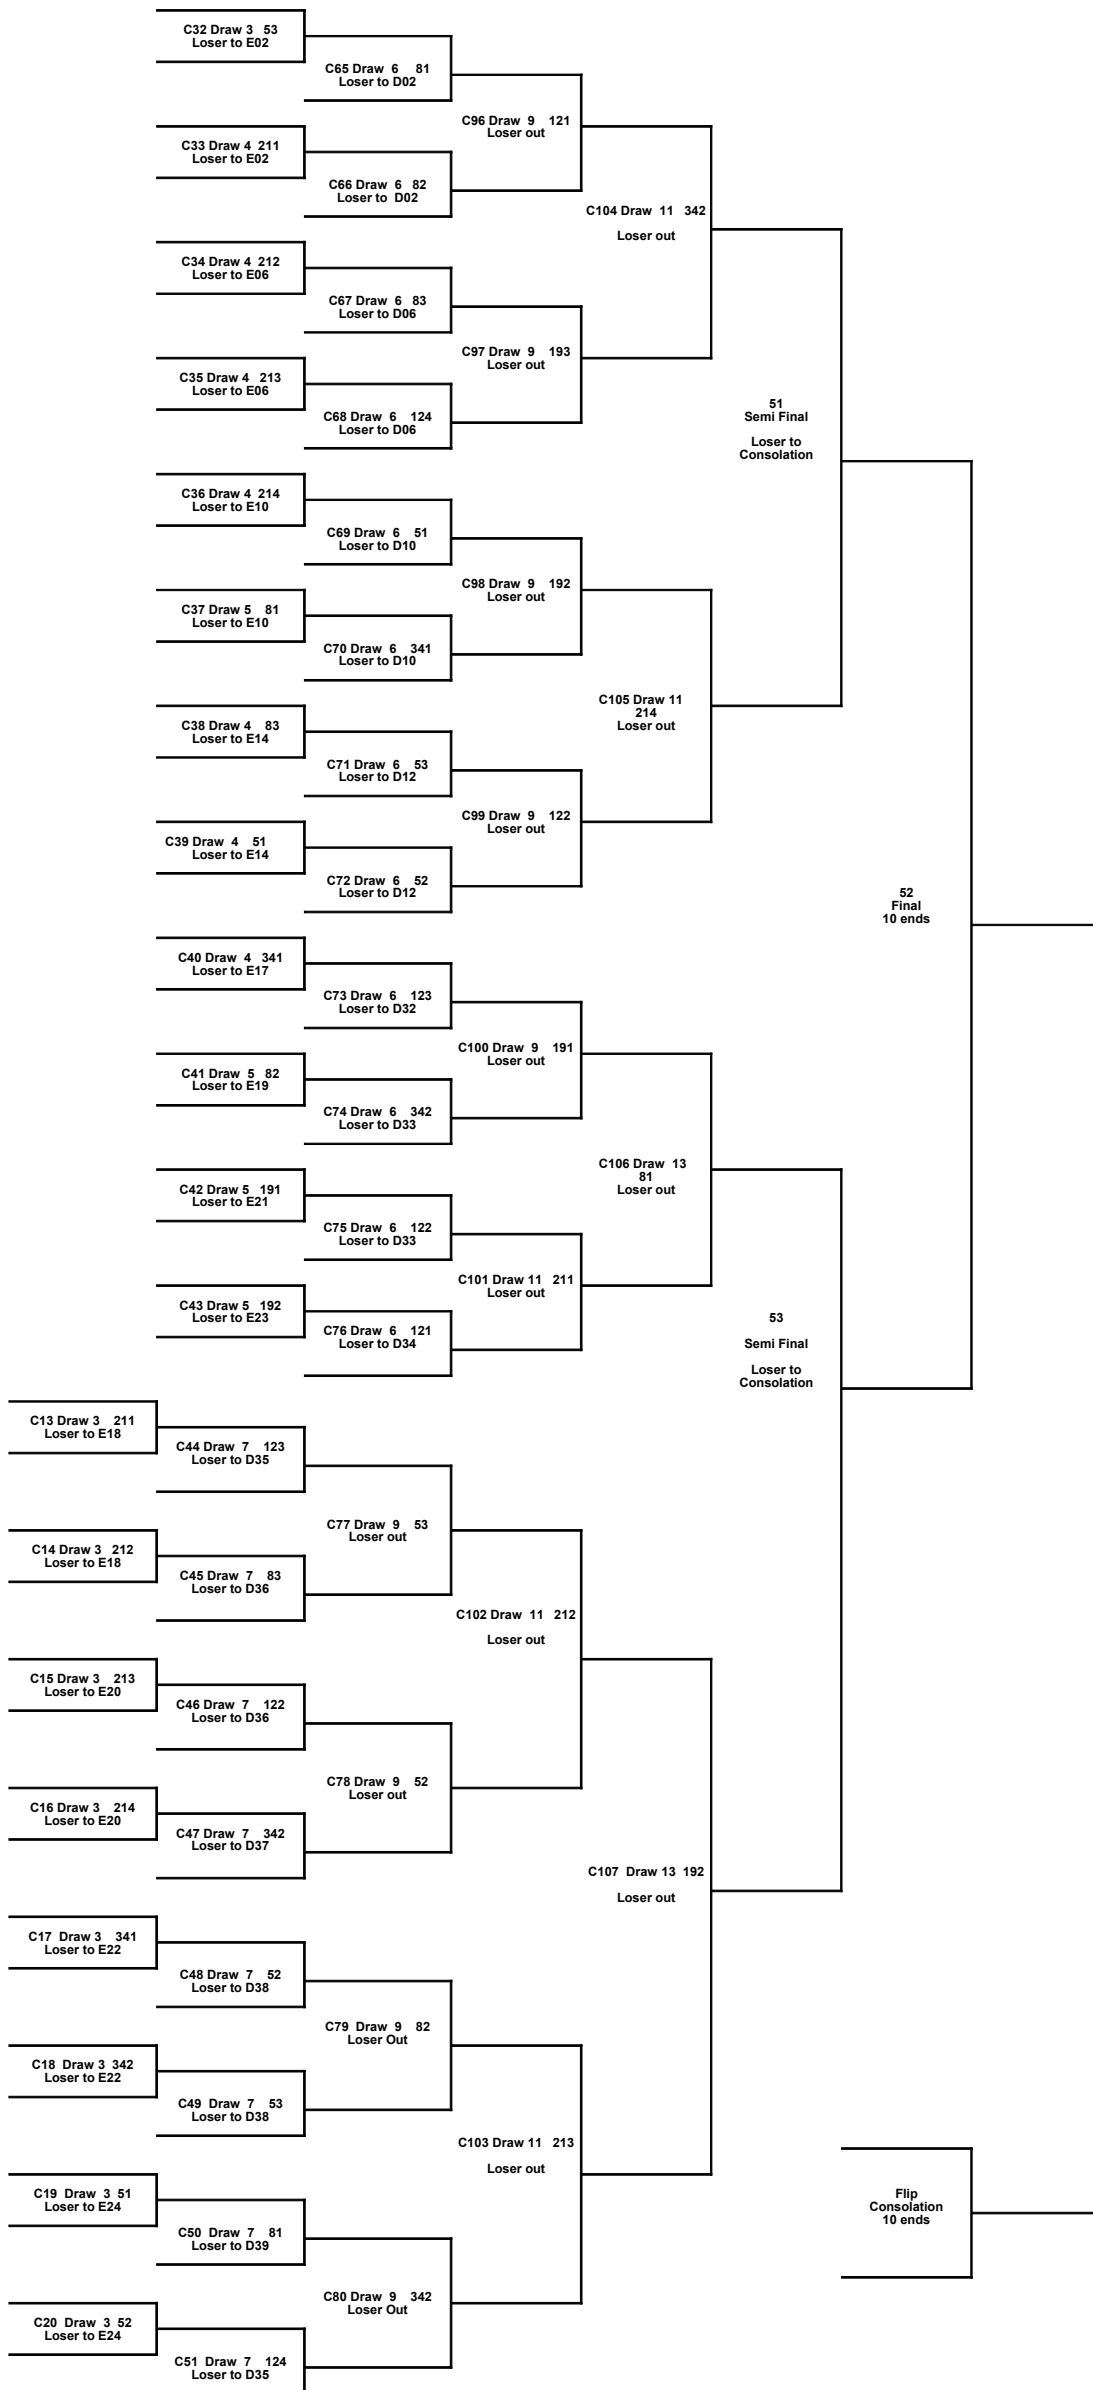

# Lakeshore Bonspiel 2012

## "C" section: Lake of Two Mountains Trophy

DRAW	DATE	TIME	DRAW	DATE	TIME
1	18-Feb	9:00	11	25-Feb	9:00
2	18-Feb	11:15	12	25-Feb	11:15
3	18-Feb	13:30	13	25-Feb	13:30
4	18-Feb	15:45	14	25-Feb	15:45
5	18-Feb	18:00			
6	19-Feb	9:00			
7	19-Feb	11:15	Semi	26-Feb	10:00
8	19-Feb	13:30	Finals	26-Feb	14:00
9	19-Feb	15:45	Finals are 10 ends		