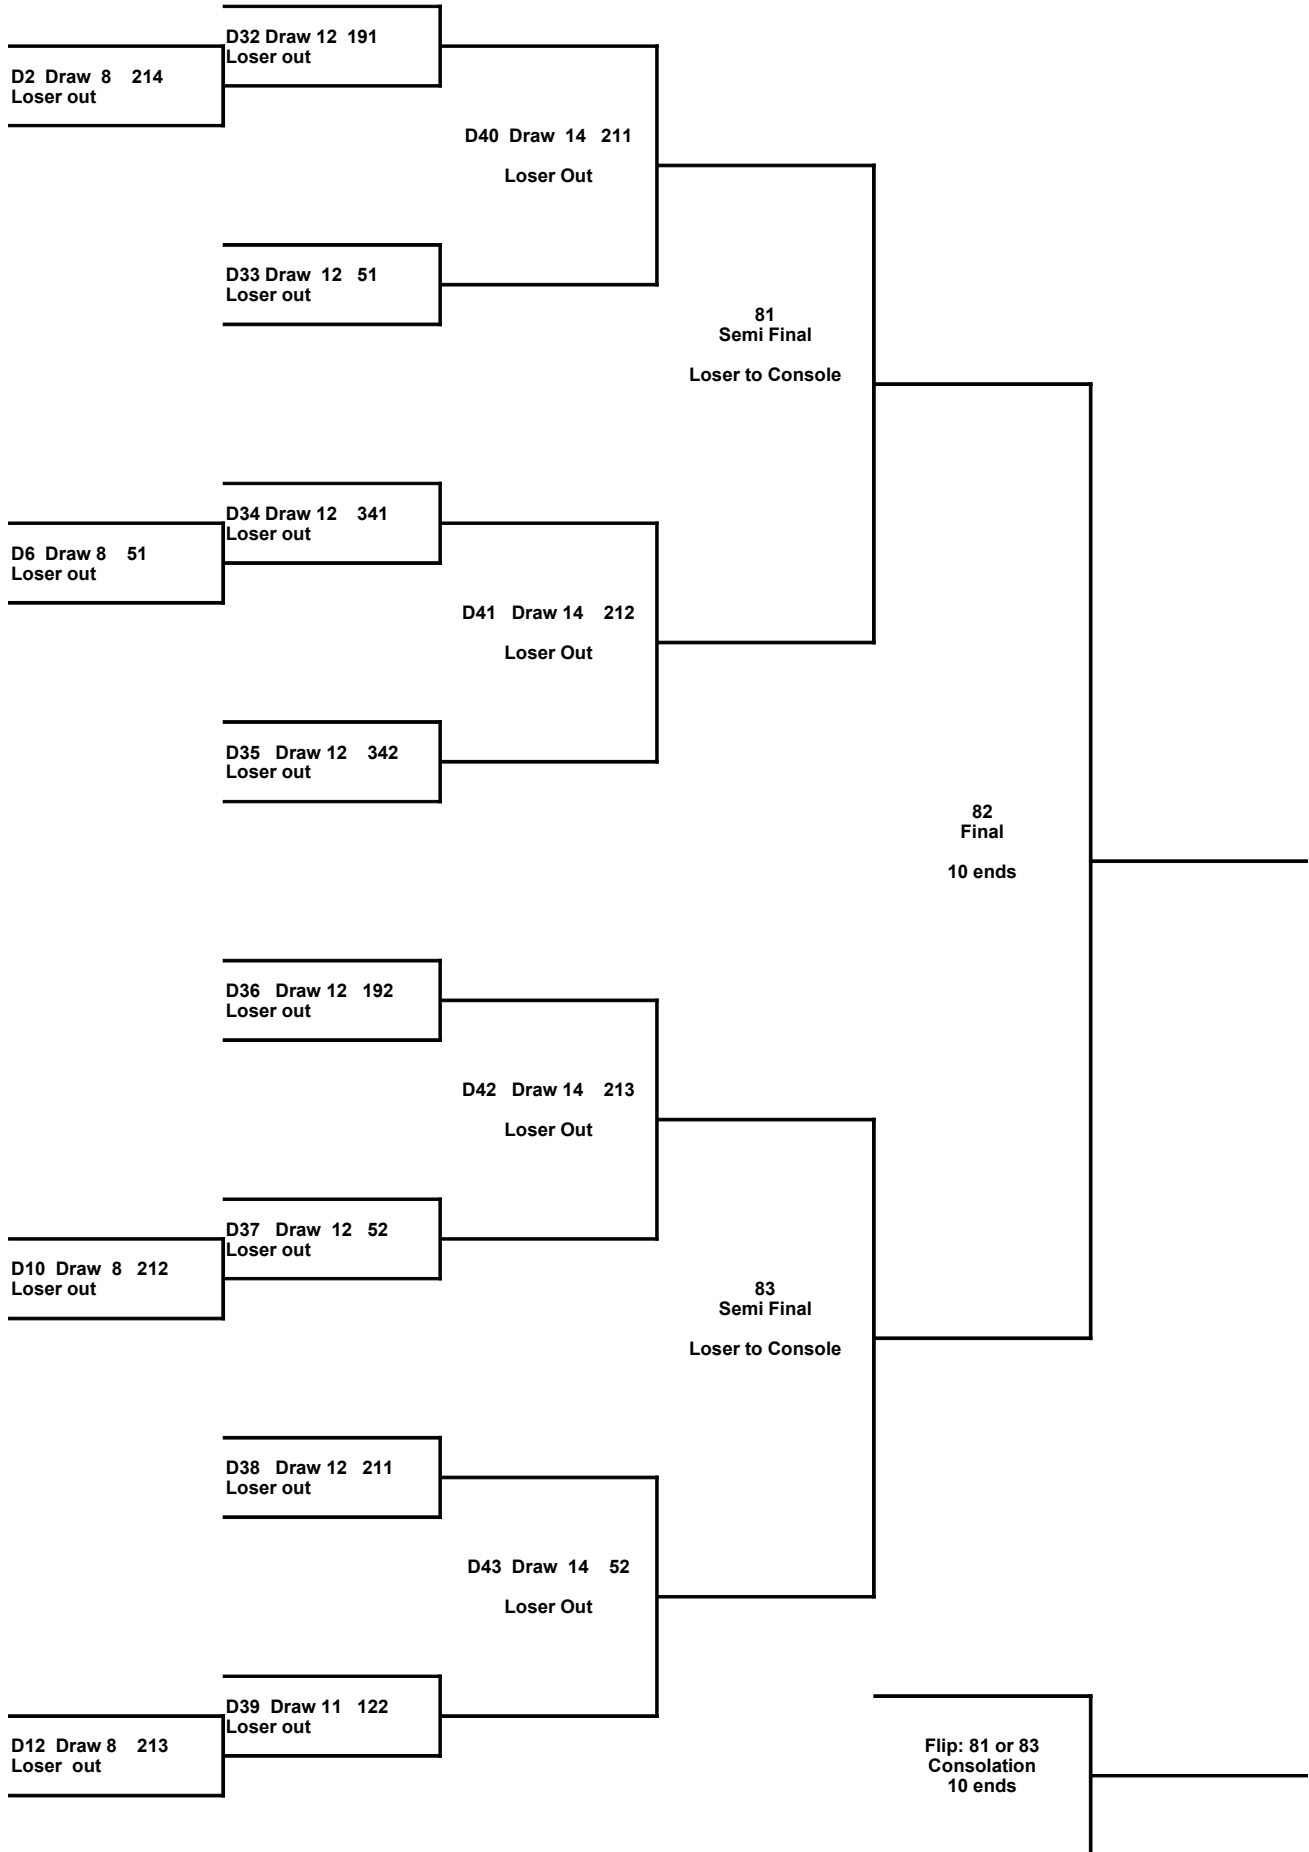

Lakeshore Bonspiel 2012

"D" section: Baie-d'Urfé Trophy

DRAW	DATE	TIME	DRAW	DATE	TIME
1	18-Feb	9:00	11	25-Feb	9:00
2	18-Feb	11:15	12	25-Feb	11:15
3	18-Feb	13:30	13	25-Feb	13:30
4	18-Feb	15:45	14	25-Feb	15:45
5	18-Feb	18:00			
6	19-Feb	9:00			
7	19-Feb	11:15	Semi	26-Feb	10:00
8	19-Feb	13:30	Finals	26-Feb	14:00
9	19-Feb	15:45	Finals	26-Feb	15:45
10	19-Feb	18:00	Finals	26-Feb	18:00

9	19-Feb	15:45	Finals are 10 ends