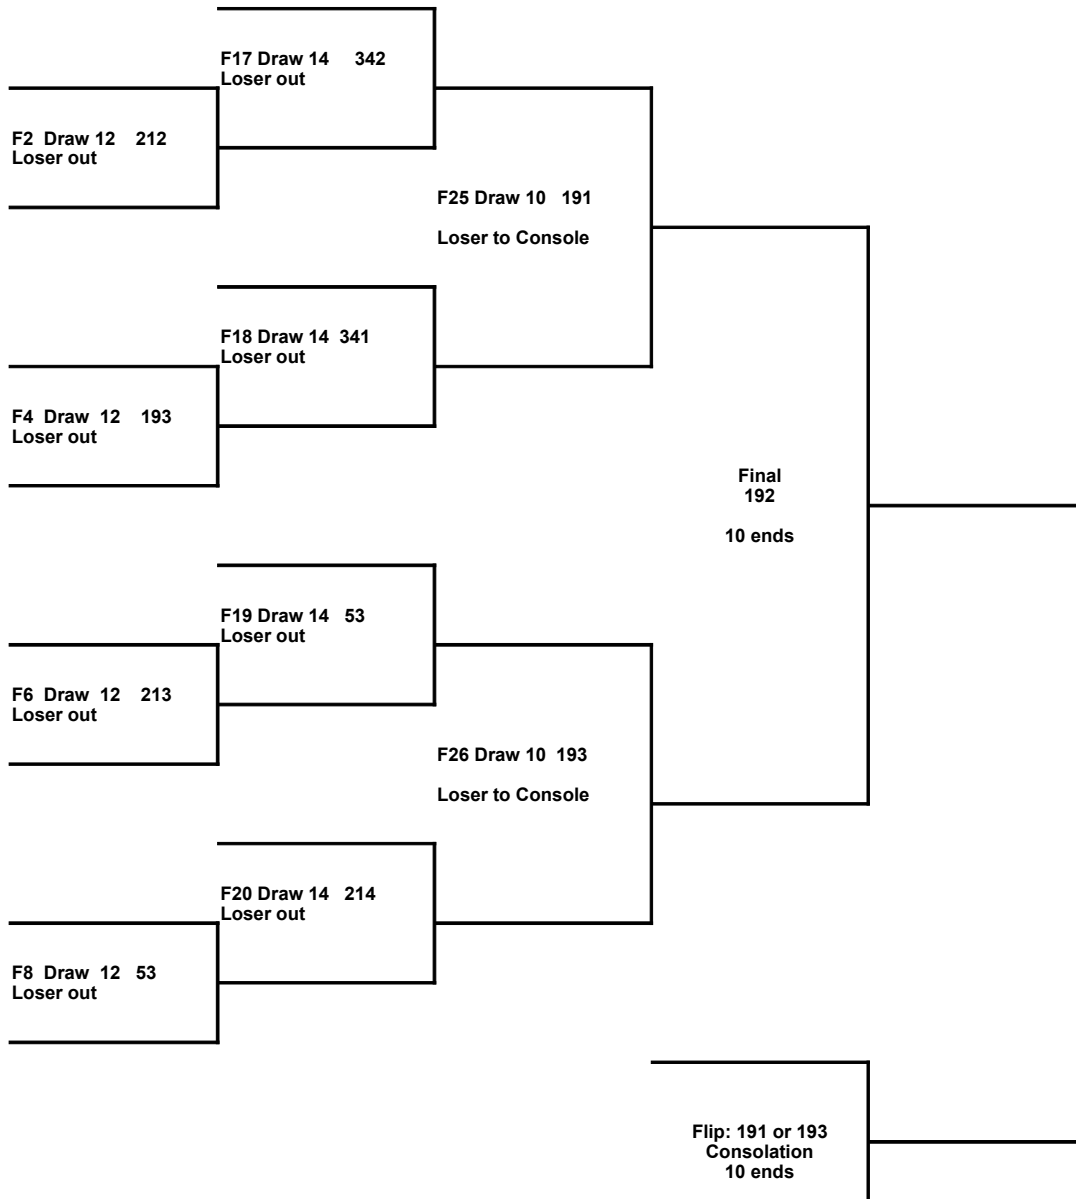

# Lakeshore Bonspiel 2012

## "F" section: Outaouak Trophy

DRAW	DATE	TIME	DRAW	DATE	TIME
1	18-Feb	9:00	11	25-Feb	9:00
2	18-Feb	11:15	12	25-Feb	11:15
3	18-Feb	13:30	13	25-Feb	13:30
4	18-Feb	15:45	14	25-Feb	15:45
5	18-Feb	18:00			
6	19-Feb	9:00			
7	19-Feb	11:15	Semi	26-Feb	10:00
8	19-Feb	13:30	Finals	26-Feb	14:00
9	19-Feb	15:45	Finals are 10 ends		